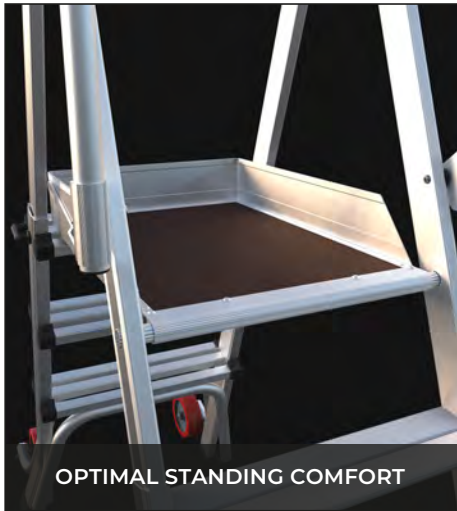

### QUICK SPECS

**ALPHADECK™** is a platform ladder designed with safety in mind. All-round guard protection with saloon-bar gate style entry and an extra-large working platform allow you to work comfortable with both hands free, making **ALPHADECK™** ideal for any environment from warehouse to construction site.

### KEY FEATURES:

- ✓ QUICK ASSEMBLY
- ✓ SAFE ASSEMBLY
- ✓ STRONG & ROBUST
- ✓ COMPACT FOOTPRINT
- ✓ EASY TO MOVE
- ✓ LIGHTWEIGHT
- ✓ HANDS-FREE WORKING
- ✓ STABLE
- ✓ EN 131-7 COMPLIANT

OPTIMAL STANDING COMFORT

HANDY TOOL TRAY

EASY TO MOVE

TELESCOPIC STABILISER

**ALPHA DECK™**

VARIABLE HEIGHT

**DIMENSIONS**

|                             | <b>3-4</b><br>5604620060137 | <b>4-6</b><br>5604620060144 | <b>5-8</b><br>5604620060151 |
|-----------------------------|-----------------------------|-----------------------------|-----------------------------|
| MAX WORKING HEIGHT (M)      | 2.71 - 2.89                 | 3.16 - 3.56                 | 3.39 - 3.79                 |
| MAXIMUM PLATFORM HEIGHT (M) | 0.71 - 0.89                 | 1.16 - 1.56                 | 1.39 - 1.79                 |
| PLATFORM CAPACITY SWL (KG)  | 150                         | 150                         | 150                         |
| FOLDED DIMENSIONS (M)       | 2.23 x 0.65 x 0.49          | 2.49 x 0.66 x 0.49          | 2.76 x 0.66 x 0.49          |
| OVERALL WIDTH (M)           | 0.7                         | 0.7                         | 0.7                         |
| OVERALL HEIGHT (M)          | 1.81 - 1.99                 | 2.04 - 3.37                 | 2.29 - 2.99                 |
| GROSS WEIGHT (KG)           | 24.69                       | 28.73                       | 32.09                       |