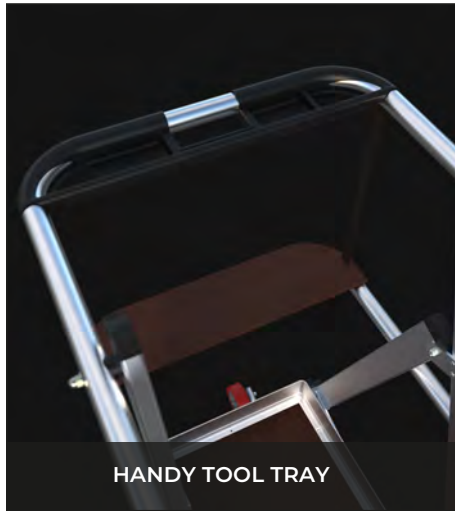

### QUICK SPECS

**ALPHADECK™** is a platform ladder designed with safety in mind. All-round guard protection with saloon-bar gate style entry and an extra-large working platform allow you to work comfortable with both hands free, making **ALPHADECK™** ideal for any environment from warehouse to construction site.

HANDY TOOL TRAY

EASY TO MOVE

TELESCOPIC STABILISER

**ALPHA DECK™**

VARIABLE HEIGHT

**DIMENSIONS**

|                             | <b>3-4</b><br>5604620060137 | <b>4-6</b><br>5604620060144 | <b>5-8</b><br>5604620060151 |
|-----------------------------|-----------------------------|-----------------------------|-----------------------------|
| MAX WORKING HEIGHT (M)      | 2.71 - 2.89                 | 3.16 - 3.56                 | 3.39 - 3.79                 |
| MAXIMUM PLATFORM HEIGHT (M) | 0.71 - 0.89                 | 1.16 - 1.56                 | 1.39 - 1.79                 |
| PLATFORM CAPACITY SWL (KG)  | 150                         | 150                         | 150                         |
| FOLDED DIMENSIONS (M)       | 2.23 x 0.65 x 0.49          | 2.49 x 0.66 x 0.49          | 2.76 x 0.66 x 0.49          |
| OVERALL WIDTH (M)           | 0.7                         | 0.7                         | 0.7                         |
| OVERALL HEIGHT (M)          | 1.81 - 1.99                 | 2.04 - 3.37                 | 2.29 - 2.99                 |
| GROSS WEIGHT (KG)           | 24.69                       | 28.73                       | 32.09                       |