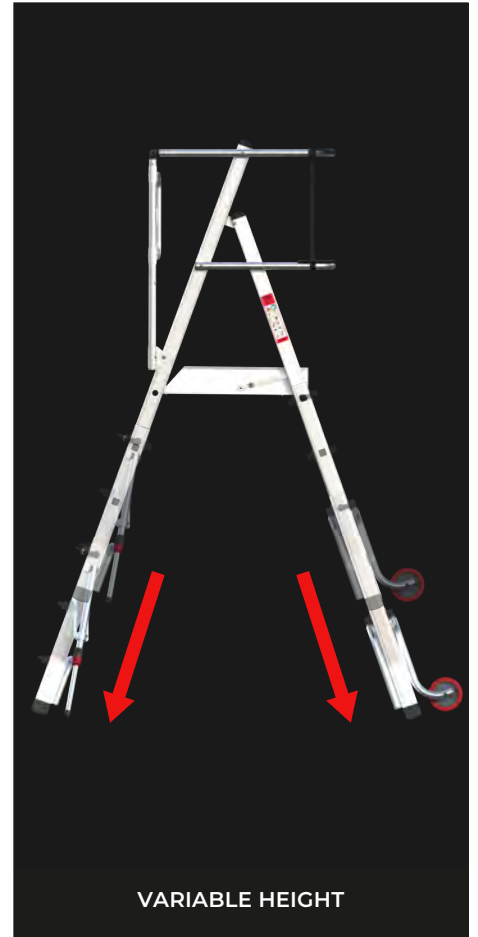

### QUICK SPECS

**ALPHADECK™** is a platform ladder designed with safety in mind. All-round guard protection with saloon-bar gate style entry and an extra-large working platform allow you to work comfortable with both hands free, making **ALPHADECK™** ideal for any environment from warehouse to construction site.

### KEY FEATURES:

- ✓ QUICK ASSEMBLY
- ✓ SAFE ASSEMBLY
- ✓ STRONG & ROBUST
- ✓ COMPACT FOOTPRINT
- ✓ EASY TO MOVE
- ✓ LIGHTWEIGHT
- ✓ HANDS-FREE WORKING
- ✓ STABLE
- ✓ EN 131-7 COMPLIANT

OPTIMAL STANDING COMFORT

HANDY TOOL TRAY

EASY TO MOVE

TELESCOPIC STABILISER

**ALPHA DECK™**

VARIABLE HEIGHT

**DIMENSIONS**

|                             | <b>3-4</b><br>5604620060137 | <b>4-6</b><br>5604620060144 | <b>5-8</b><br>5604620060151 |
|-----------------------------|-----------------------------|-----------------------------|-----------------------------|
| MAX WORKING HEIGHT (M)      | 2.71 - 2.89                 | 3.16 - 3.56                 | 3.39 - 3.79                 |
| MAXIMUM PLATFORM HEIGHT (M) | 0.71 - 0.89                 | 1.16 - 1.56                 | 1.39 - 1.79                 |
| PLATFORM CAPACITY SWL (KG)  | 150                         | 150                         | 150                         |
| FOLDED DIMENSIONS (M)       | 2.23 x 0.65 x 0.49          | 2.49 x 0.66 x 0.49          | 2.76 x 0.66 x 0.49          |
| OVERALL WIDTH (M)           | 0.7                         | 0.7                         | 0.7                         |
| OVERALL HEIGHT (M)          | 1.81 - 1.99                 | 2.04 - 3.37                 | 2.29 - 2.99                 |
| GROSS WEIGHT (KG)           | 24.69                       | 28.73                       | 32.09                       |