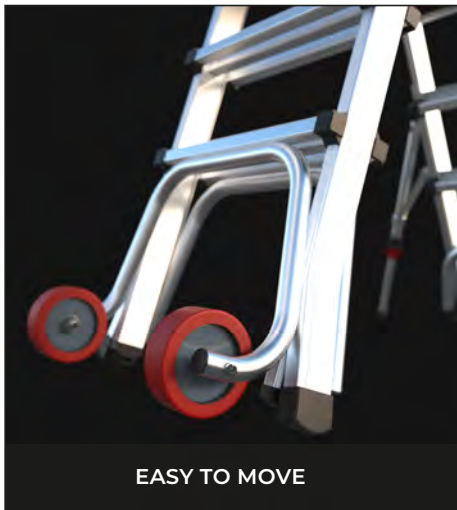

### QUICK SPECS

**ALPHADECK™** is a platform ladder designed with safety in mind. All-round guard protection with saloon-bar gate style entry and an extra-large working platform allow you to work comfortable with both hands free, making **ALPHADECK™** ideal for any environment from warehouse to construction site.

### KEY FEATURES:

- ✓ QUICK ASSEMBLY
- ✓ SAFE ASSEMBLY
- ✓ STRONG & ROBUST
- ✓ COMPACT FOOTPRINT
- ✓ EASY TO MOVE
- ✓ LIGHTWEIGHT
- ✓ HANDS-FREE WORKING
- ✓ STABLE
- ✓ EN 131-7 COMPLIANT

OPTIMAL STANDING COMFORT

HANDY TOOL TRAY

EASY TO MOVE

TELESCOPIC STABILISER

**ALPHA DECK™**

VARIABLE HEIGHT

**DIMENSIONS**

|                             | <b>3-4</b><br>5604620060137 | <b>4-6</b><br>5604620060144 | <b>5-8</b><br>5604620060151 |
|-----------------------------|-----------------------------|-----------------------------|-----------------------------|
| MAX WORKING HEIGHT (M)      | 2.71 - 2.89                 | 3.16 - 3.56                 | 3.39 - 3.79                 |
| MAXIMUM PLATFORM HEIGHT (M) | 0.71 - 0.89                 | 1.16 - 1.56                 | 1.39 - 1.79                 |
| PLATFORM CAPACITY SWL (KG)  | 150                         | 150                         | 150                         |
| FOLDED DIMENSIONS (M)       | 2.23 x 0.65 x 0.49          | 2.49 x 0.66 x 0.49          | 2.76 x 0.66 x 0.49          |
| OVERALL WIDTH (M)           | 0.7                         | 0.7                         | 0.7                         |
| OVERALL HEIGHT (M)          | 1.81 - 1.99                 | 2.04 - 3.37                 | 2.29 - 2.99                 |
| GROSS WEIGHT (KG)           | 24.69                       | 28.73                       | 32.09                       |